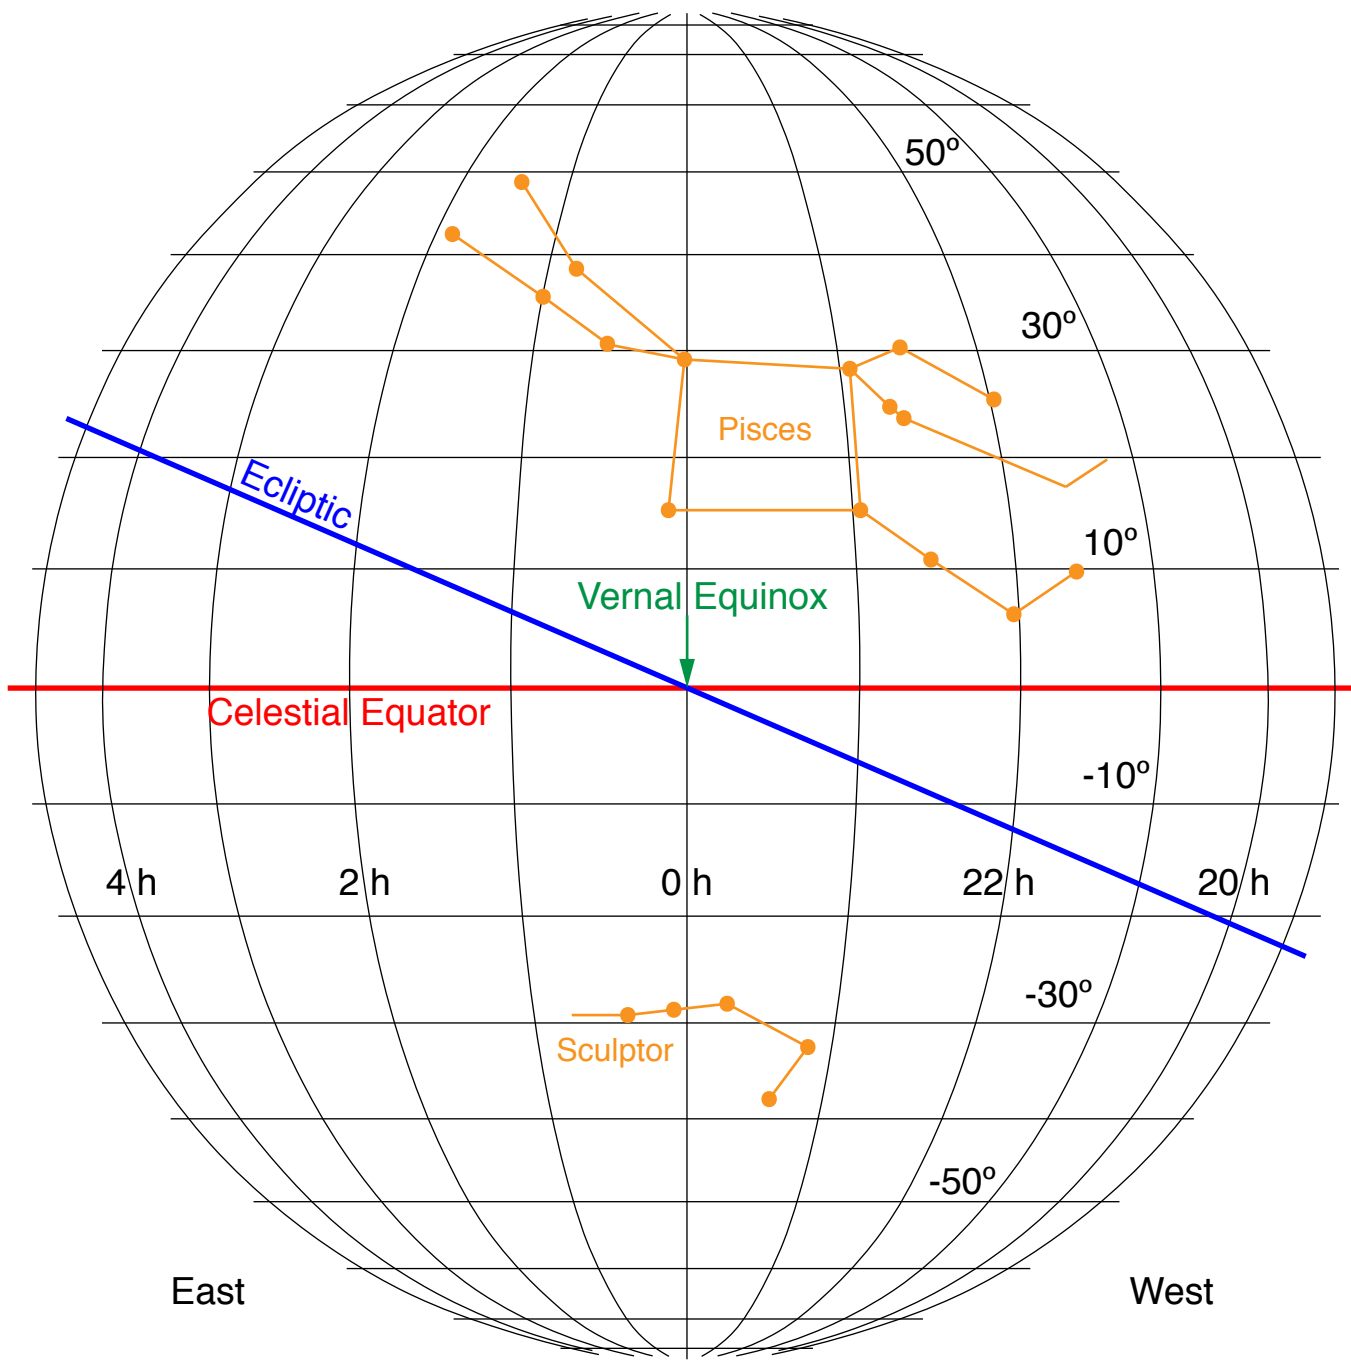

North Celestial Pole

Ecliptic

Celestial Equator

Vernal Equinox

Pisces

Sculptor

4 h

2 h

0 h

22 h

20 h

50°

30°

10°

-10°

-30°

-50°

East

West

South Celestial Pole