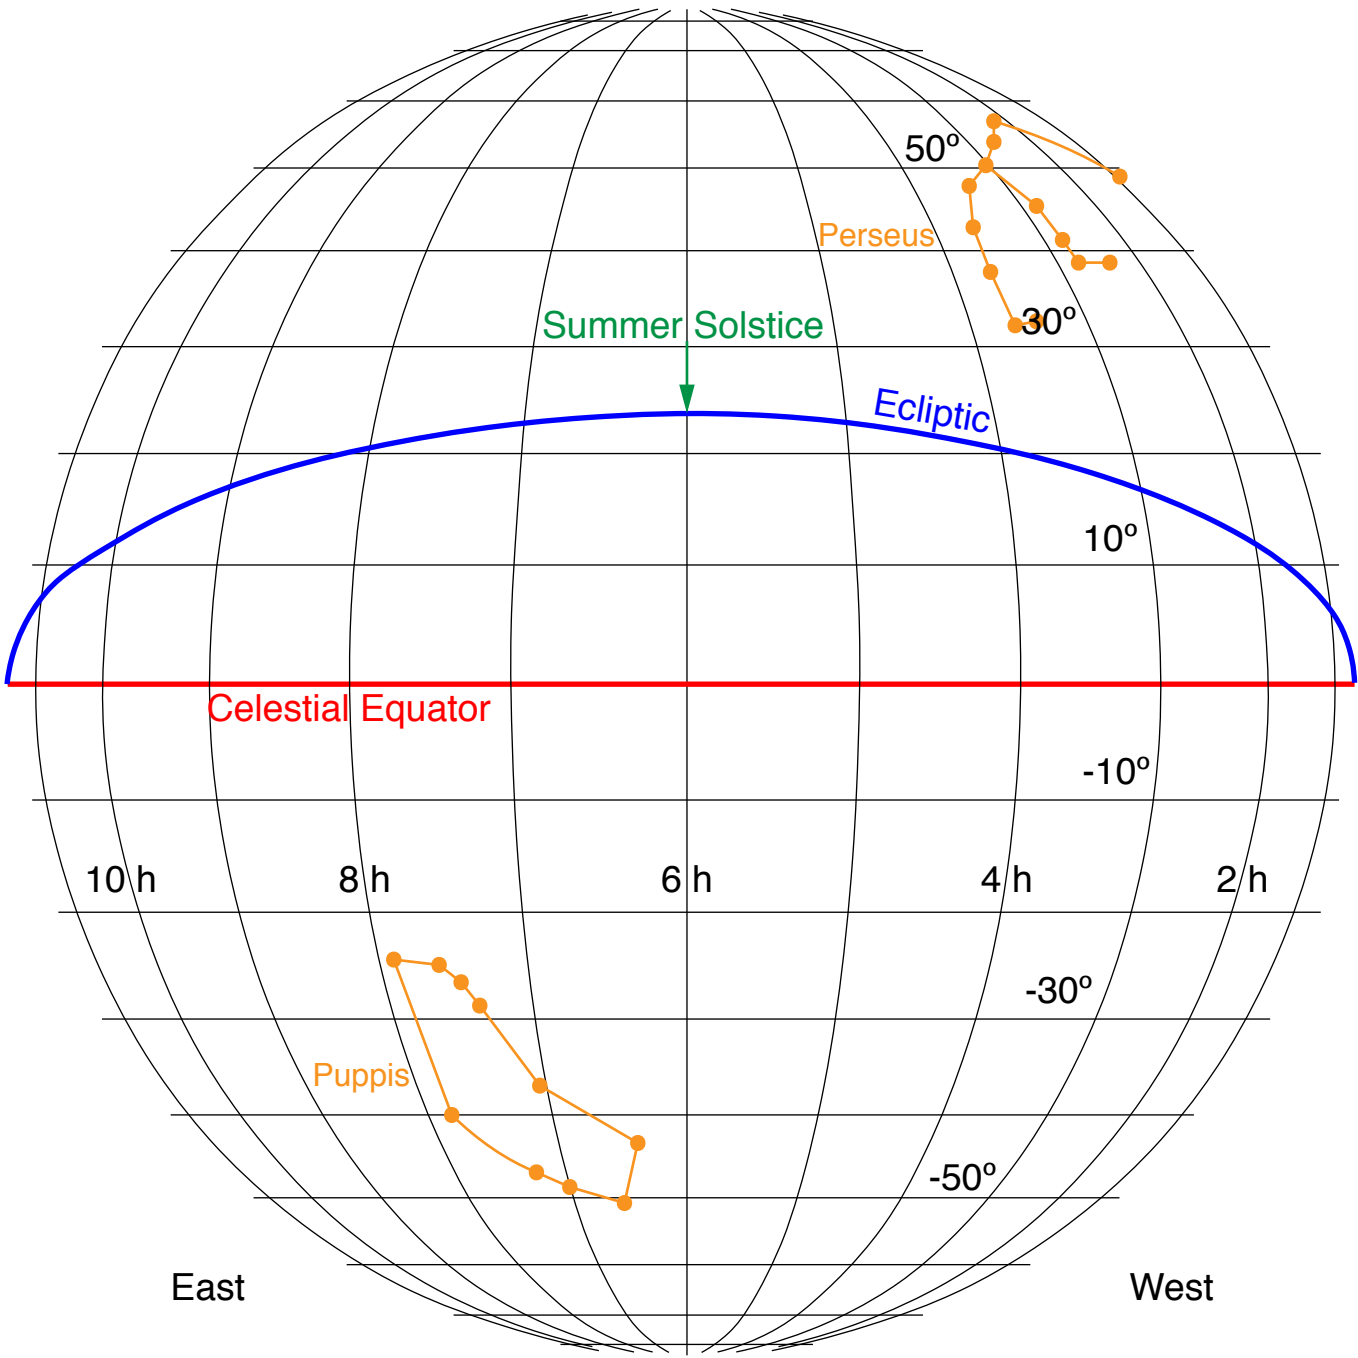

North Celestial Pole

Summer Solstice

Ecliptic

Celestial Equator

Perseus

Puppis

50°

30°

10°

-10°

-30°

-50°

10 h

8 h

6 h

4 h

2 h

East

West

South Celestial Pole