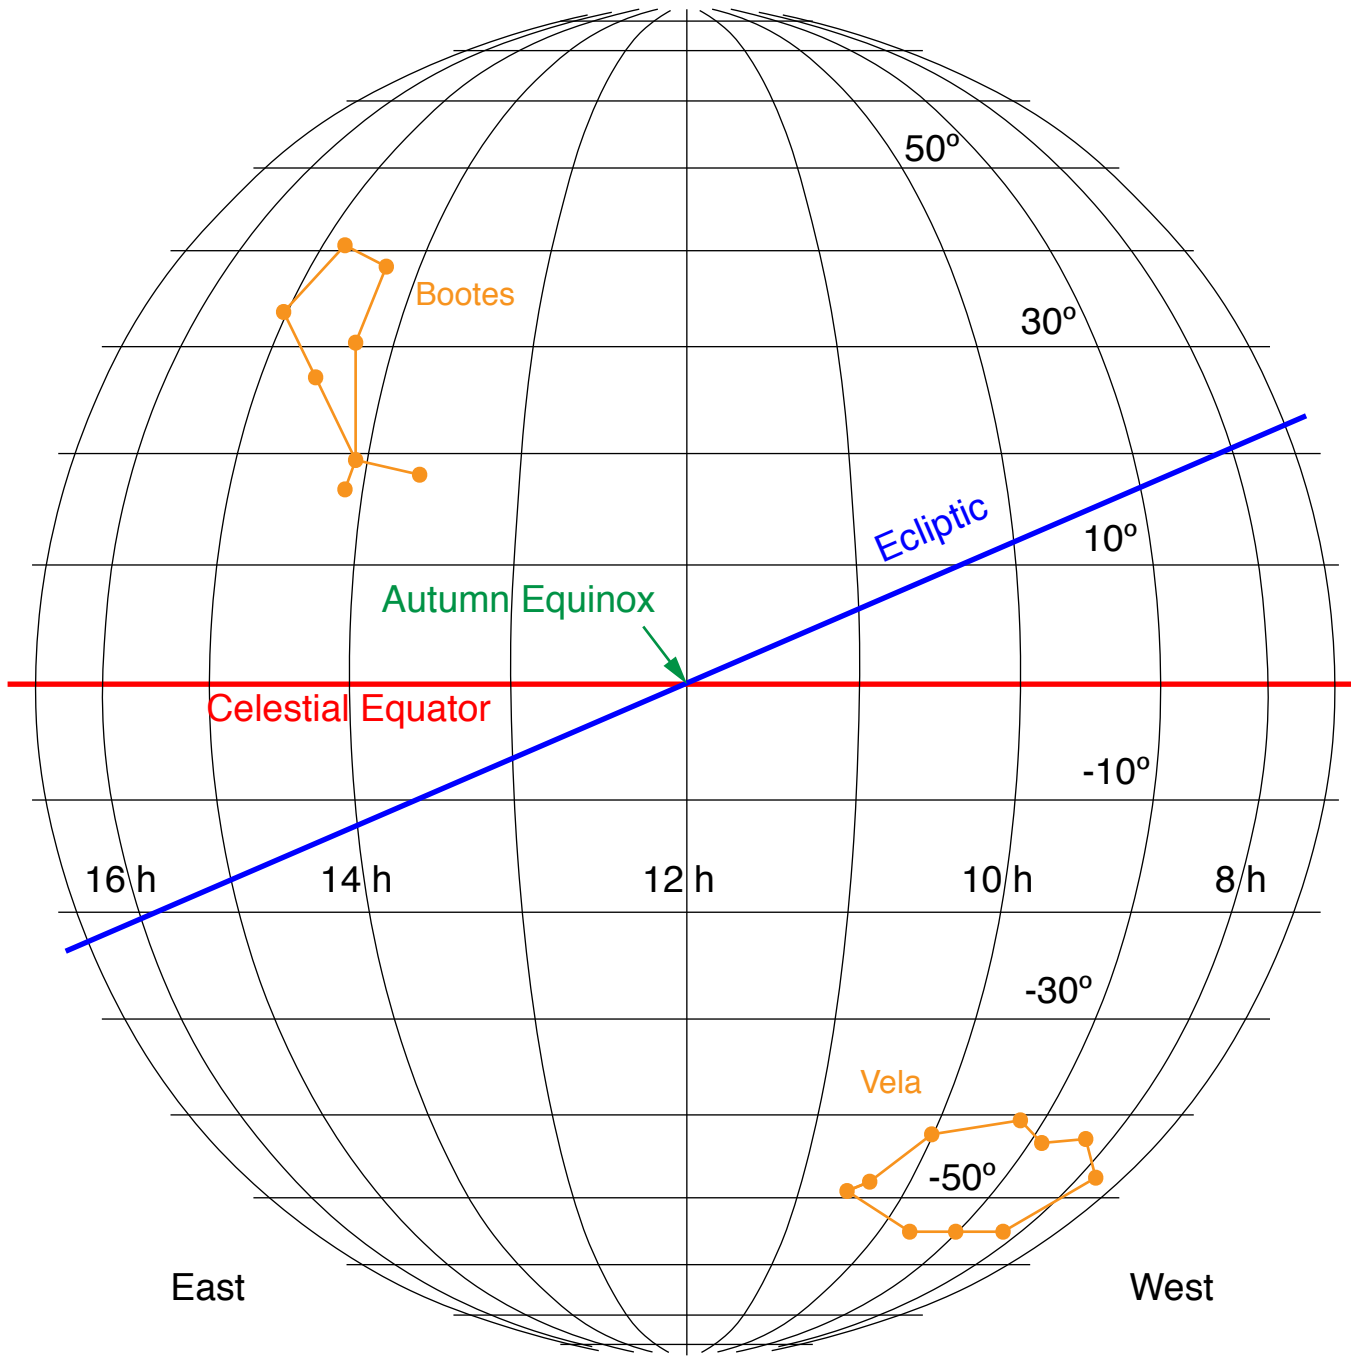

North Celestial Pole

Celestial Equator

Ecliptic

Autumn Equinox

Bootes

Vela

16 h

14 h

12 h

10 h

8 h

50°

30°

10°

-10°

-30°

-50°

East

West

South Celestial Pole